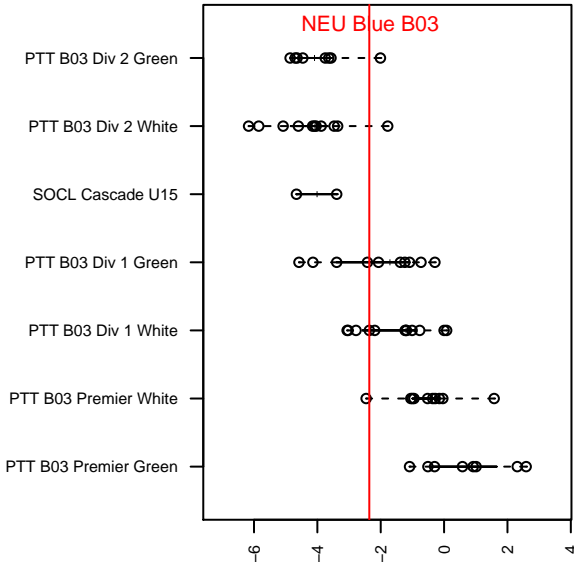

**attack and defense rating
relative to others at age
and all opponents in last 13 months**